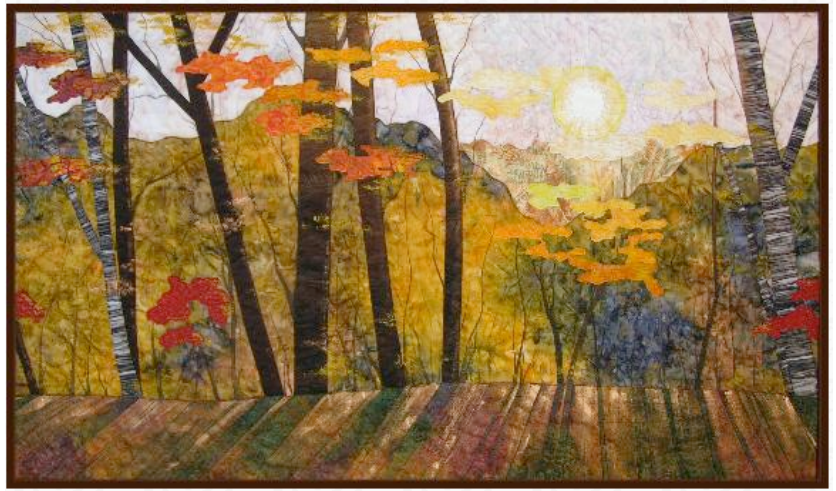

*Loosestrife & Angry Skies*

The  
Cheshire  
**CAL** Art  
League

*presents...*

*Connecticut Morning*

# *Fine Art Quilts*

A presentation by **Kate Themel**  
of **Square One Design**

Kate Themel is an award-winning artist and quilt teacher living in Cheshire, Connecticut. Kate's style is influenced by her formal training in fine arts, which she studied at the College of St. Rose in Albany, NY. After graduation, Kate spent 10 years working in the corporate world, while keeping an artistic dream alive by creating quilts and paintings. After surviving cancer at age 33, Kate decided to focus her time and energy on the things that make her truly happy. In 2004, Kate left her corporate job and started "Square One" Design. Kate's quilts have received awards in several juried